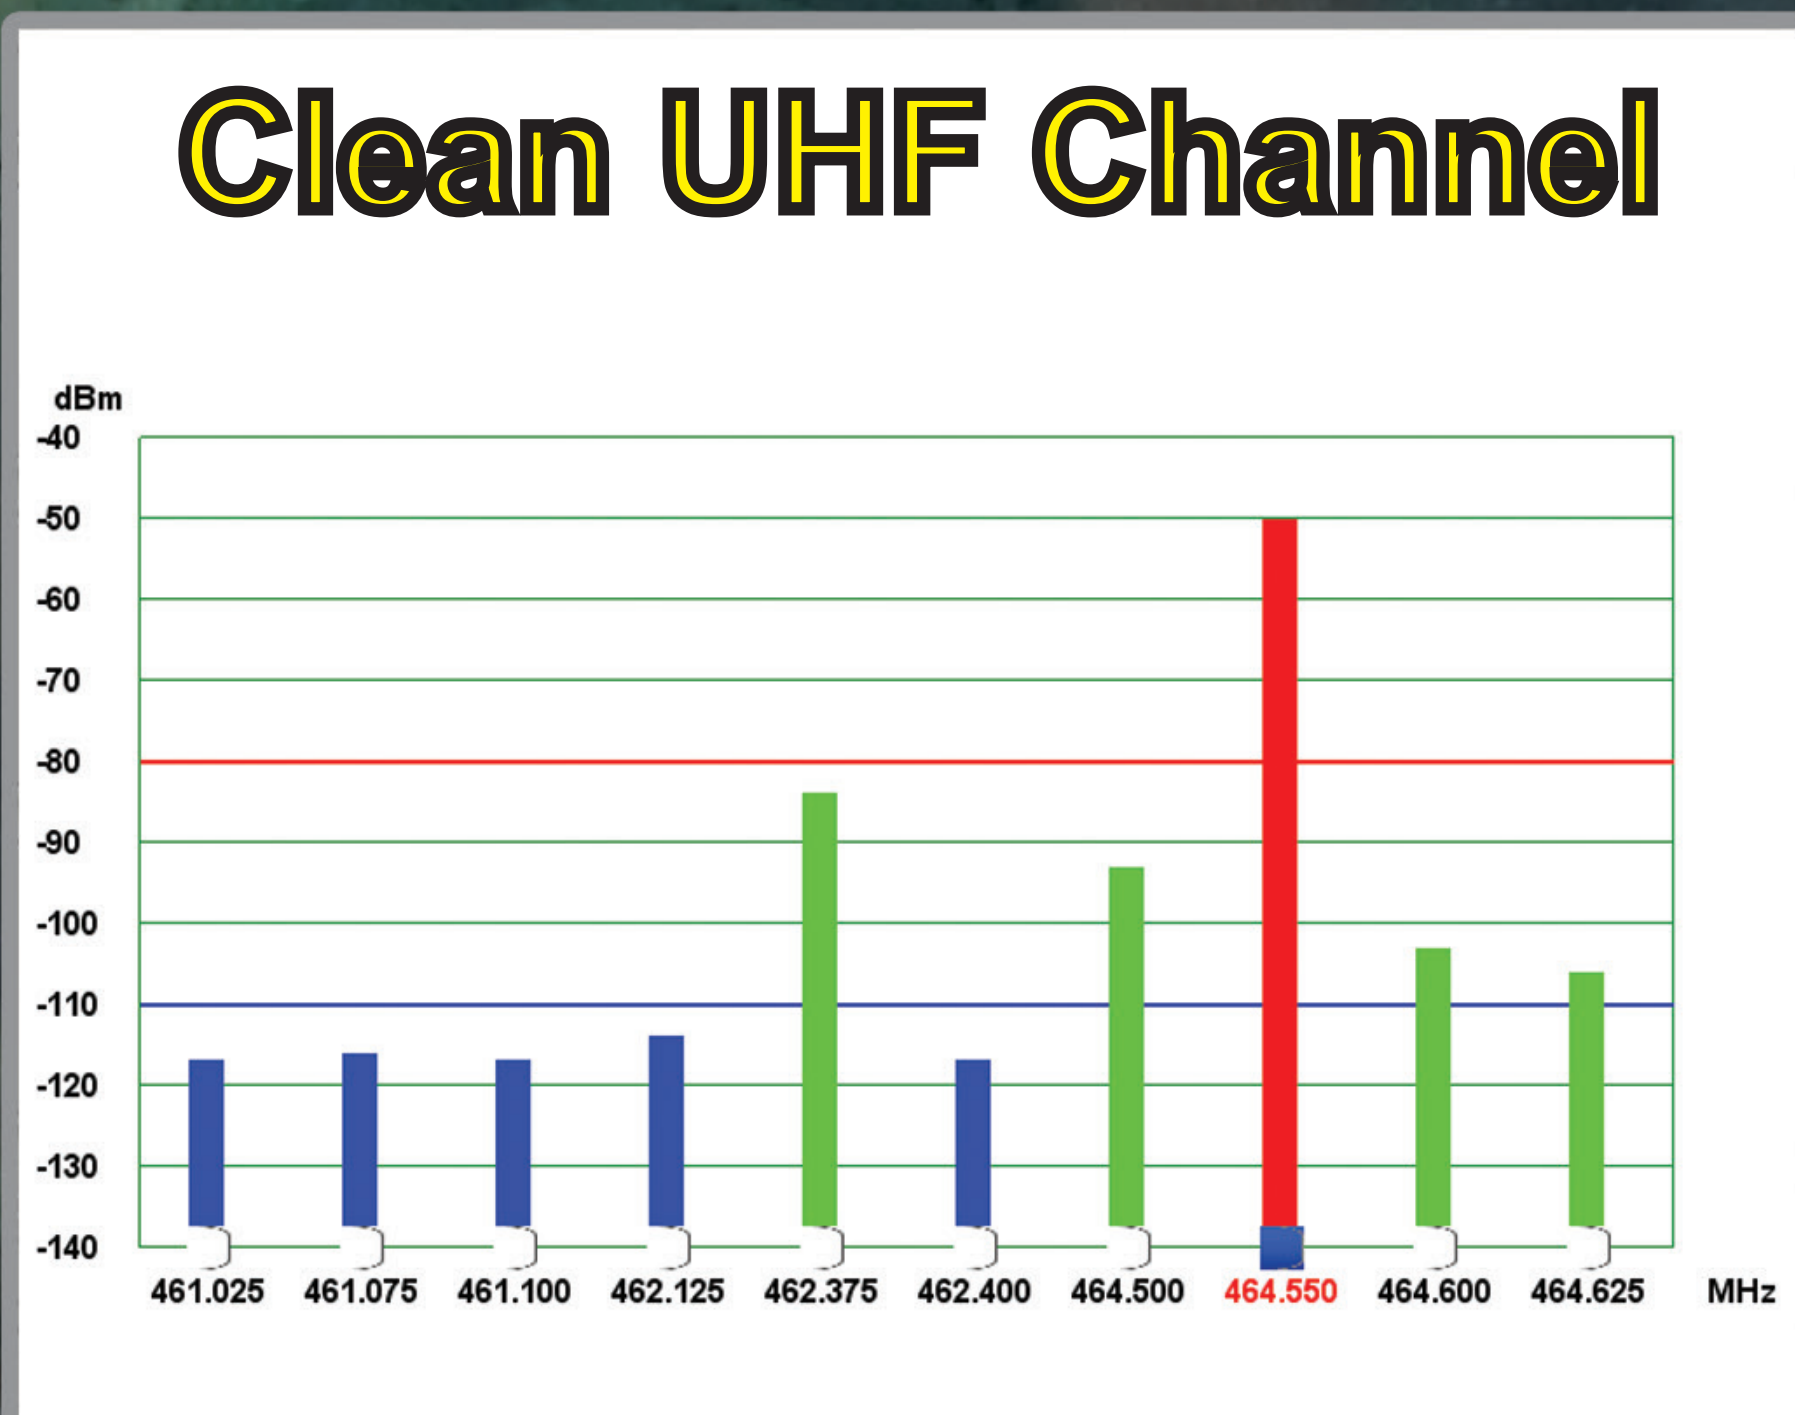

J-Field Software Features

"I surveyed 20 acres today and never used the total station."

"The only bitching now is for the crew that has to take out the Hyper V."

"Thank you for the most awesome set of equipment I have had the pleasure of running in my 41 years of surveying. I am having the most fun I have ever had!"