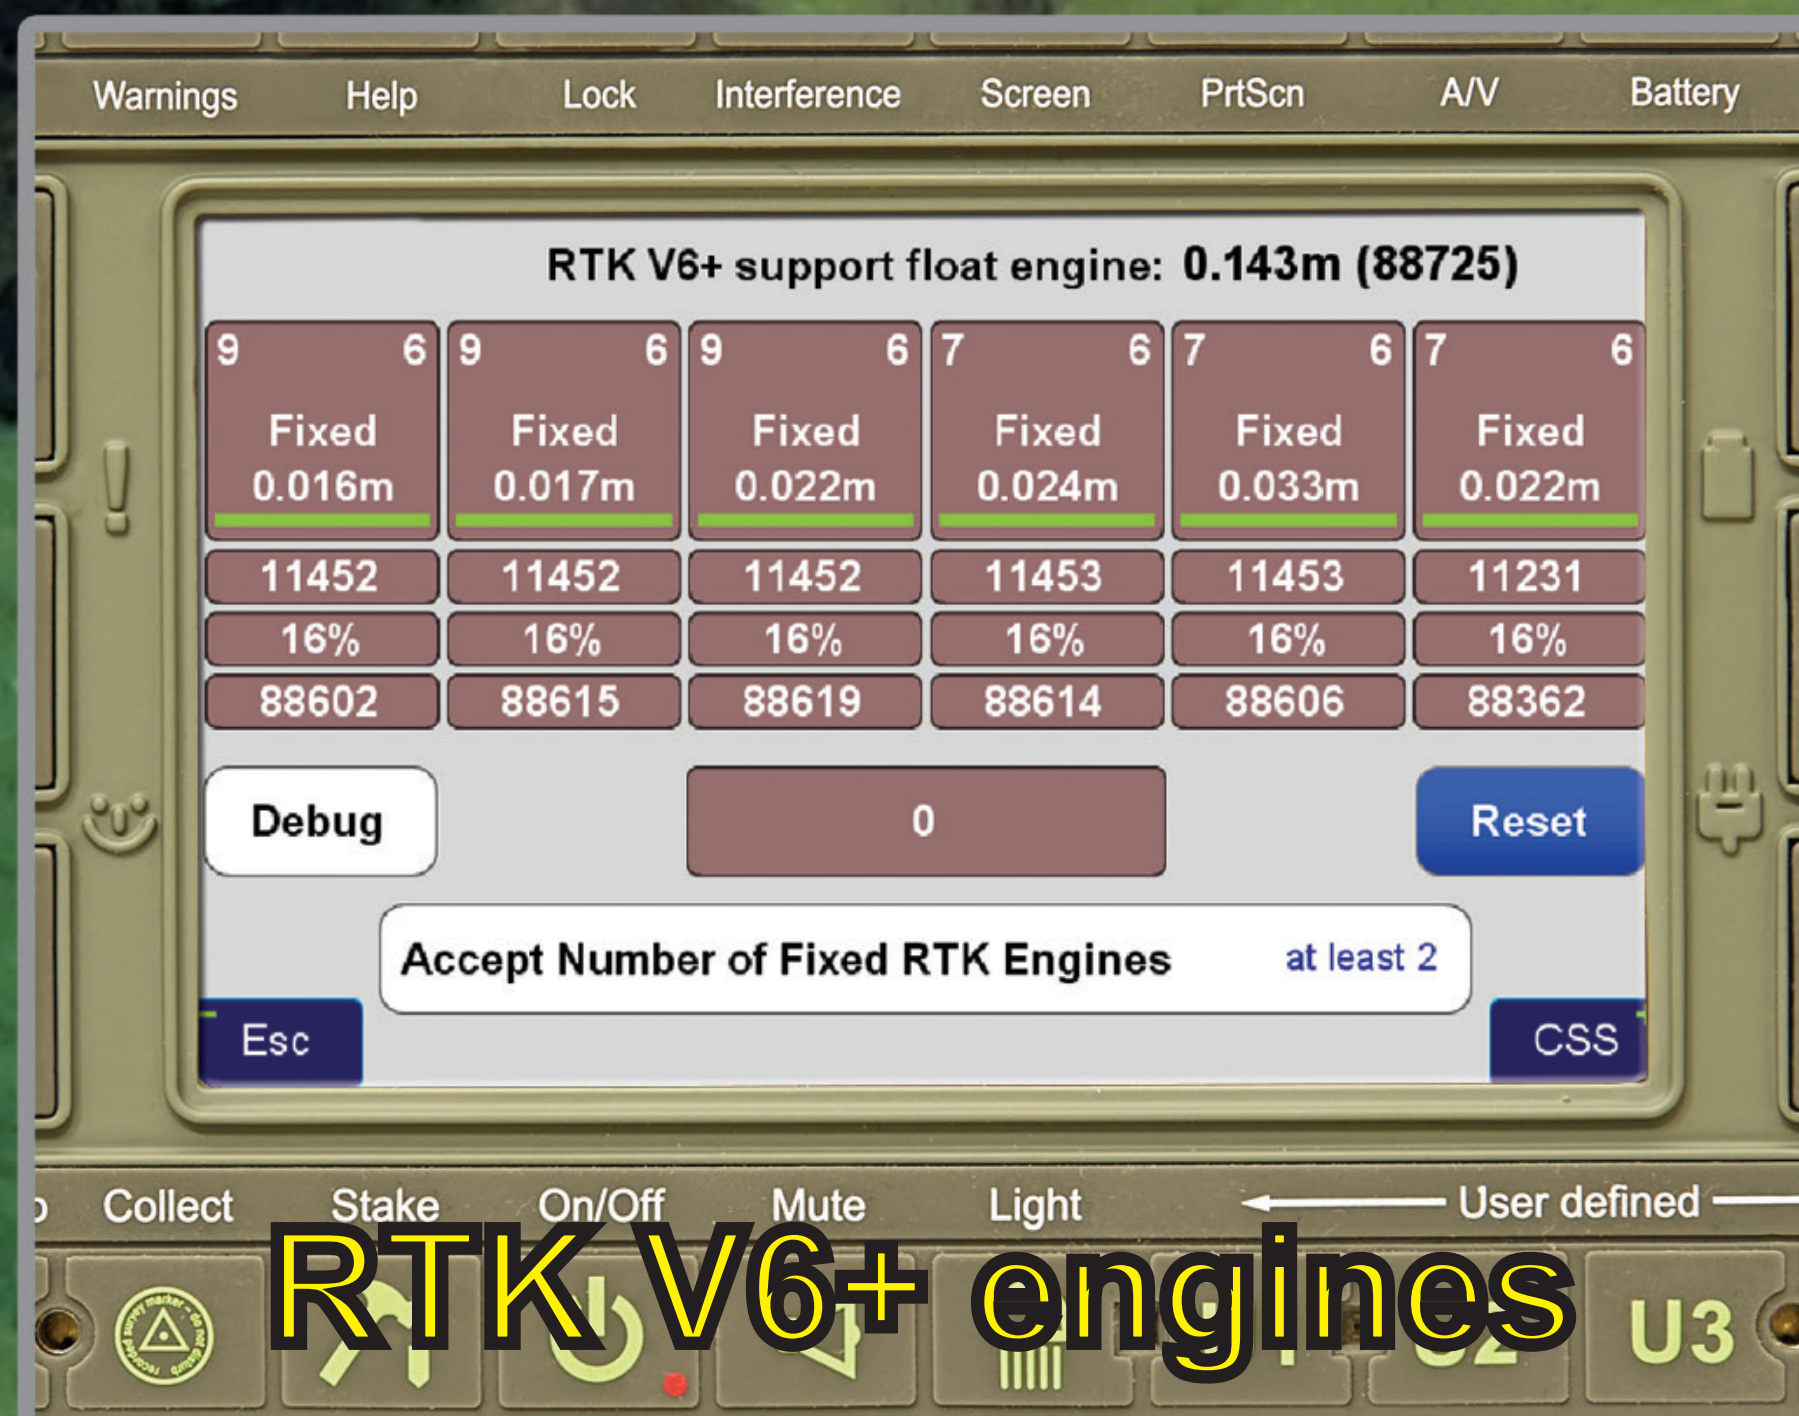

J-Field Software Features

"I surveyed 20 acres today and never used the total station."

"The only bitching now is for the crew that has to take out the Hyper V."

"Thank you for the most awesome set of equipment I have had the pleasure of running in my 41 years of surveying. I am having the most fun I have ever had!"