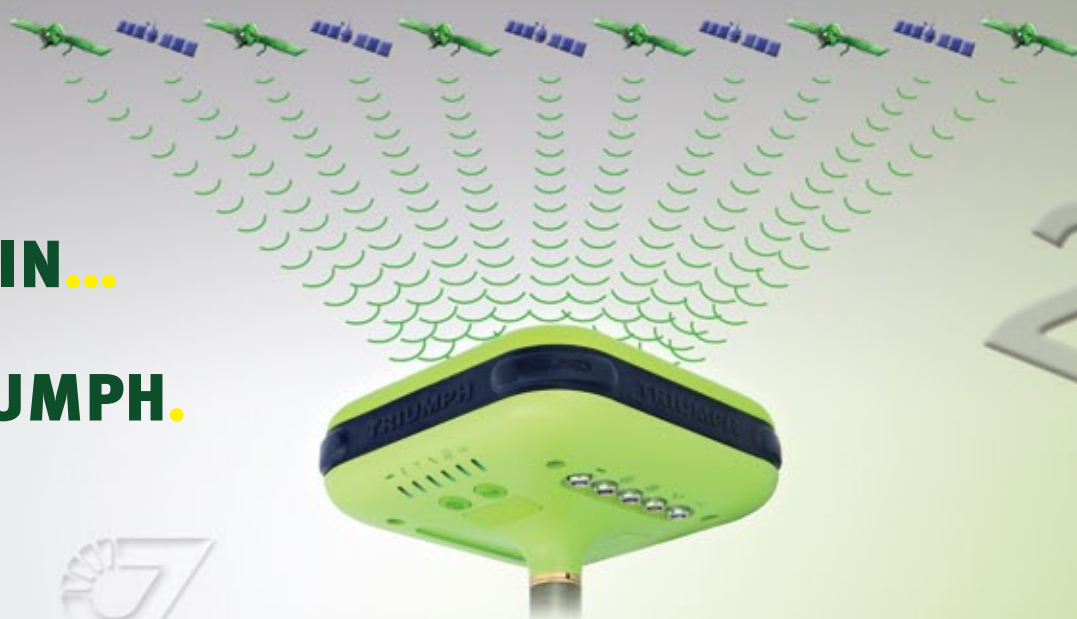

• Giodis
Full-featured office post-processing software

TRIUMPH – 4x
4x4... ALL WILL DRIVE... RTK!

GPS + GLONASS + Galileo

TRIUMPH

216 sophisticated channels

- Equivalent of 110,000 correlators for fast acquisition
- Five adaptive In-Band Interference Rejection filters
- Hardware Viterbi decoder for WAAS/EGNOS/SBAS
- Powerful processor with FPU

Our GLONASS is as good as GPS

We dynamically and continuously calibrate GLONASS inter-channel biases with an accuracy of

0.2 millimeter

WE ARE BACK...

TO LEAD AGAIN...

WITH TRIUMPH.

216