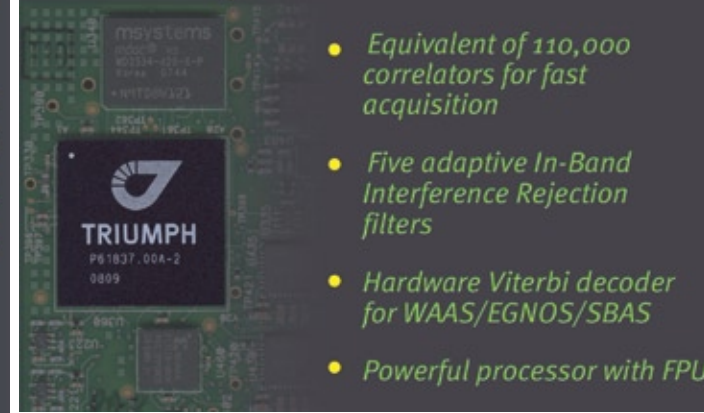

• Giodis
Full-featured office post-processing software

TRIUMPH – 4x
4x4... ALL WILL DRIVE... RTK!

GPS + GLONASS + Galileo

TRIUMPH

216 sophisticated channels

- Equivalent of 110,000 correlators for fast acquisition
- Five adaptive In-Band Interference Rejection filters
- Hardware Viterbi decoder for WAAS/EGNOS/SBAS
- Powerful processor with FPU