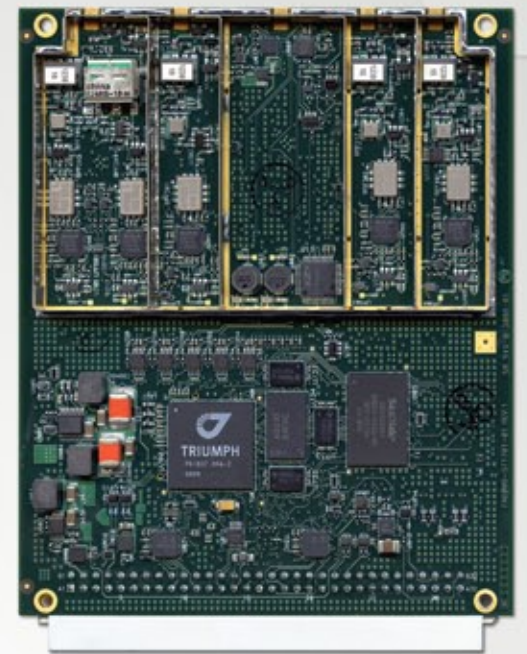

TRE – G2T

16 EACH OF GPS L1/L2/L2C/L5,
GALILEO E1/E5A

TRE – G3T

16 EACH OF GPS L1/L2/L2C/L5,
GALILEO E1/E5A, GLONASS L1/L2
TRE-G3T-AJ has the anti jamming capability

TR – G2

16 EACH OF GPS L1,
GALILEO E1

DUO – G2D

TWO SETS OF 14 EACH OF GPS L1/L2,
GALILEO E1

DUO – G2

TWO SETS OF 14 EACH OF GPS L1,
GALILEO E1

QUATTRO – G3D

ONE SET OF 14 EACH OF GPS L1/L2,
GALILEO E1, GLONASS L1/L2; AND THREE SETS
OF 14 EACH OF GPS L1/L2, GALILEO E1

BOXED VERSION

ALPHA

FOR: TR-G3, TR-G2T, TR-G3T

- Internal battery
- Charger
- Bluetooth
- GSM

DELTA

FOR: TRE-G2T, TRE-G3T,
DUO-G2, DUO G2D,
QUATTRO-G3D

- Internal battery
- Charger
- Bluetooth
- Modem
- GSM

SIGMA

FOR: TRE-G2T, TRE-G3T,
DUO-G2, DUO G2D,
QUATTRO-G3D

JAVAD

Connectivity

- Power
- 2 serial
- USB
- Ethernet
- WiFi
- Bluetooth

TRIUMPH-1

216 channels
GPS + GLONASS + Galileo

- Integrated Antenna
- UHF modem
- WiFi
- Ethernet
- Bluetooth
- GSM
- Battery (20 hours)
- charger