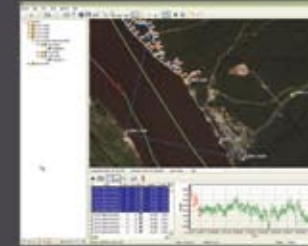

GPS + GLONASS + Galileo

GPS + GLONASS + Galileo

TRIUMPH

TRIUMPH

216 sophisticated channels

- *Equivalent of 110,000 correlators for fast acquisition*
- *Five adaptive In-Band Interference Rejection filters*
- *Hardware Viterbi decoder for WAAS/EGNOS/SBAS*
- *Powerful processor with FPU*

• Justin

A comprehensive Survey and GIS software