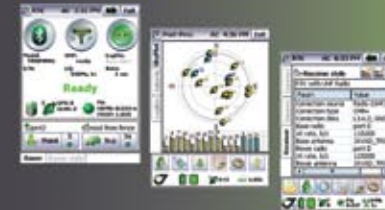

- *Equivalent of 110,000 correlators for fast acquisition*
- *Five adaptive In-Band Interference Rejection filters*
- *Hardware Viterbi decoder for WAAS/EGNOS/SBAS*
- *Powerful processor with FPU*

• Justin

A comprehensive Survey and GIS software

• Tracy

A versatile and powerful field software

• Giodis

Full-featured office post-processing software

GPS + GLONASS + Galileo

GPS + GLONASS + Galileo

TRIUMPH