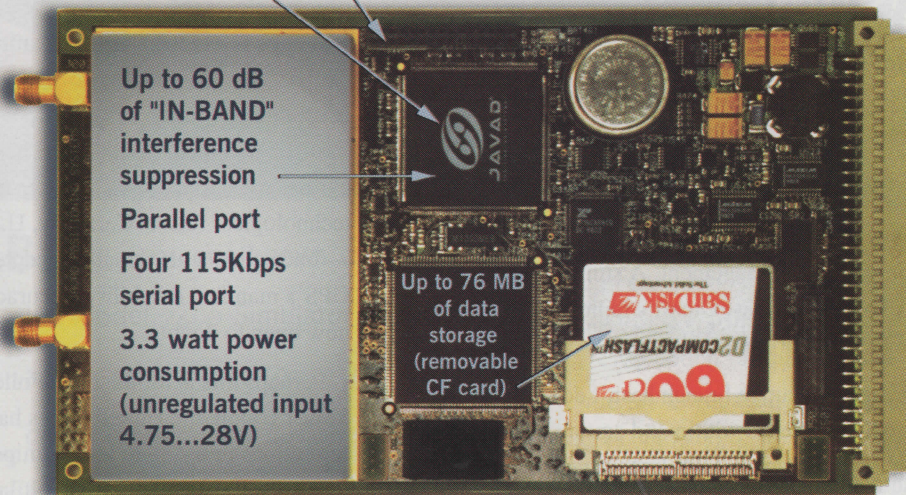

Technology years ahead of the competition

Now Field Tested and Proven

RTK in places
never dreamed
before

Direct connection
with our GPS-coupled
spread spectrum radio
40 channels of L1,
or 20 channels of L1+L2,
GPS or GPS+GLONASS

JPSEuro, our Eurocard compatible board, is based on the same technology and features as in Odyssey, Legacy, and Regency electronics. It provides the highest quality code and carrier data on both C/A and P codes of L1 and L2. The Cinderella feature makes JPSEuro password upgradeable from GPS L1 to GPS+GLONASS L1+L2.