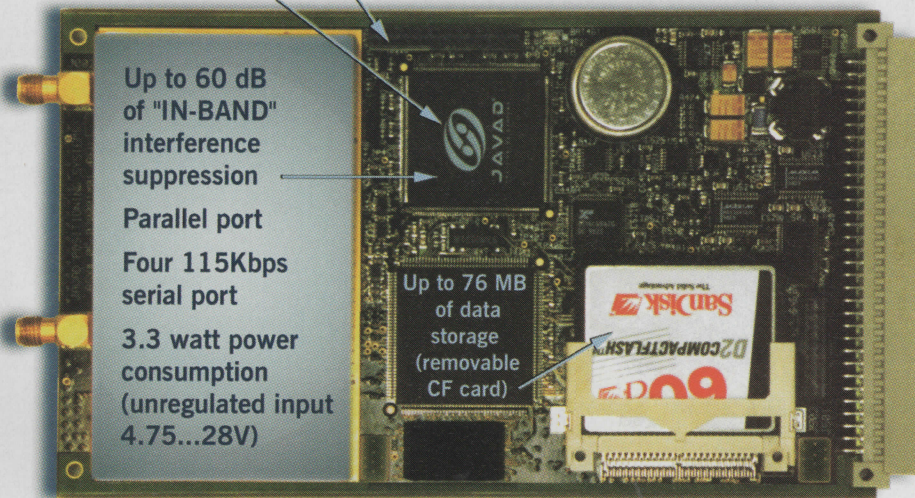

Technology years ahead of the competition

Now Field Tested and Proven

**RTK in places
never dreamed
before**

Direct connection
with our GPS-coupled
spread spectrum radio
40 channels of L1,
or 20 channels of L1+L2,
GPS or GPS+GLONASS

Up to 60 dB
of "IN-BAND"
interference
suppression
Parallel port
Four 115Kbps
serial port
3.3 watt power
consumption
(unregulated input
4.75...28V)

Up to 76 MB
of data
storage
(removable
CF card)

JPSEuro

JPSEuro, our Eurocard compatible board, is based on the same technology and features as in Odyssey, Legacy, and Regency electronics. It provides the highest quality code and carrier data on both C/A and P codes of L1 and L2. The Cinderella feature makes JPSEuro password upgradeable from GPS L1 to GPS+GLONASS L1+L2.